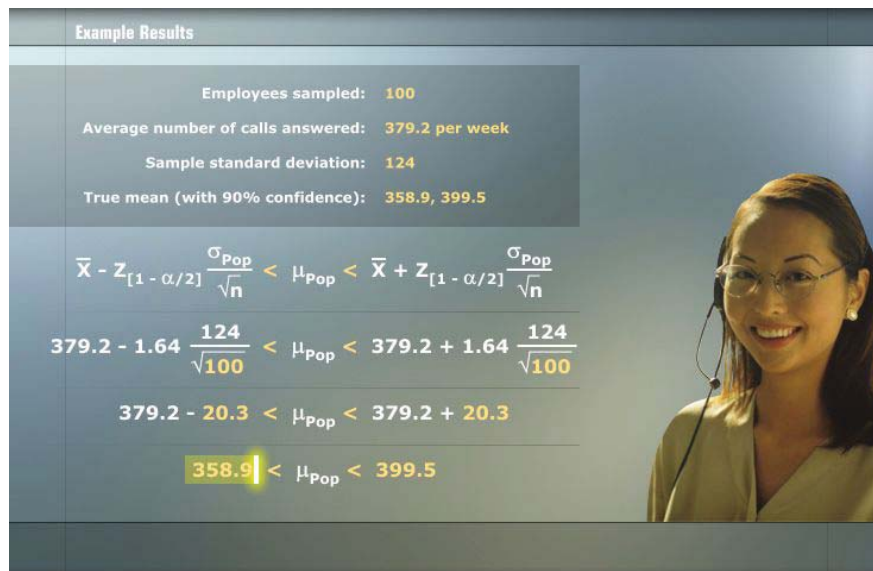

The Six Sigma Wizard™

▶ Practical Exercises and Homework

The Wizard includes sample exercises and solutions for each phase of the DMAIC roadmap. This allows students to study examples for a variety of scenarios, and to check their work against BMG's recommended approach.

▶ Catalog of Supplemental Information

Students can browse the Wizard's catalog of supplemental material, including Six Sigma tools and templates, course notes, homework, exam files and more. The catalog is searchable by keyword, allowing students to access information on any topic quickly and easily.

The Wizard's interactive, Flash-based content allows students to review complex material as often as needed, and also makes learning fun.

▶ Minimum Hardware Requirements

- 333MHz or faster Intel CPU
- 128MB RAM
- 56K modem (DSL, Cable or T1 preferable)
- 800x600, 16-bit color monitor
- Soundcard, speakers/headphones

▶ Minimum Software Requirements

- Windows 98SE/NT 4.0/2000/XP
- Internet Explorer 6.0 or later
- Flash Player 6.0.40 or later

Additional requirements and configuration settings may apply.

"BMG's Six Sigma Wizard is a big help because it provides you with the ability to go back and review lectures at any time."

--Whitney Mantonya
Six Sigma Master Black Belt
Mount Carmel Health Systems